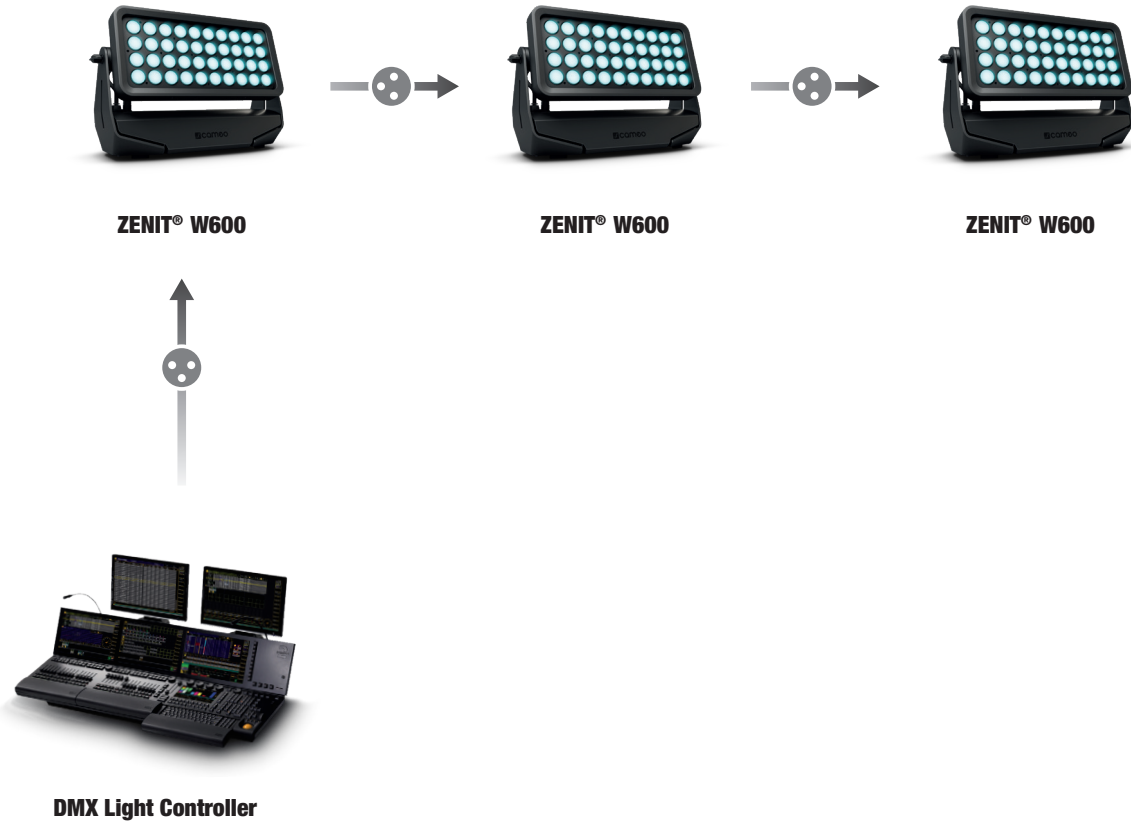

Communication Sheet Cameo ZENIT® W600

Standard DMX

Communication Sheet Cameo Zenit® W600

Wireless Master & Slave

Communication Sheet Cameo ZENIT® W600

W-DMX™ Receiver Function

ZENIT® W600

ZENIT® W600

ZENIT® W600

Transceiver W-DMX™

iDMX® CORE

DMX Light Controller

Communication Sheet Cameo ZENIT® W600

W-DMX™ Receiver Function & iDMX CORE

App control

ZENIT® W600

ZENIT® W600

ZENIT® W600

iDMX® CORE

iDMX® Controller App

Communication Sheet Cameo ZENIT® W600

W-DMX™ Transmitter / Receiver Function