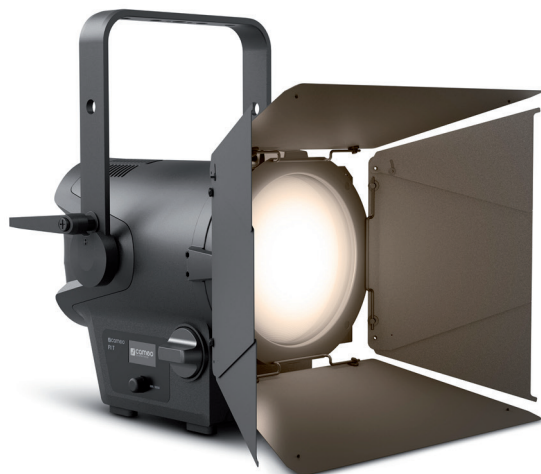

F1 T

COMPACT FRESNEL SPOTLIGHT WITH TUNGSTEN LED

FEATURES

- ▶ Fresnel spotlight with tungsten LED, 3000 K
- ▶ 4,800 lm luminous flux replaces conventional 650 W halogen Fresnel spotlights
- ▶ Natural colour reproduction (CRI: 98)
- ▶ Continuously variable zoom range (15° to 53°)
- ▶ Flicker-free camera images thanks to selectable pulse-width modulation up to 25 kHz
- ▶ Four selectable dimmer curves with adjustable response
- ▶ Highly efficient cooling system and silent mode for noise-free operation
- ▶ 8-way barn door and gel frame included
- ▶ Compact and lightweight design for mobile applications
- ▶ Optionally expandable with the V-Mount battery plate for battery operation

The F1 T provides you with an ultra-versatile LED Fresnel spotlight with tungsten LED for use in theatres, live applications, broadcasting and film. It can be quickly and easily transported anywhere and utilized without mains cables when needed.

Cameo's F series is rounded off by the F1, which is the most compact spotlight in the range. It functions on less power than the larger F2 and F4 models and, with 4,800 lm of warm white, it can be easily used in place of conventional spotlights which have comparatively inefficient 650-watt halogen lamps. In professional applications, the F1 is every bit as good as its big brothers: an impressive CRI rating of 98 faithfully reproduces colours when lighting objects and people, Silent Mode for virtually silent use in noise-sensitive environments, and flicker-free operation thanks to selectable pulse width modulation frequency up to 25 kHz.