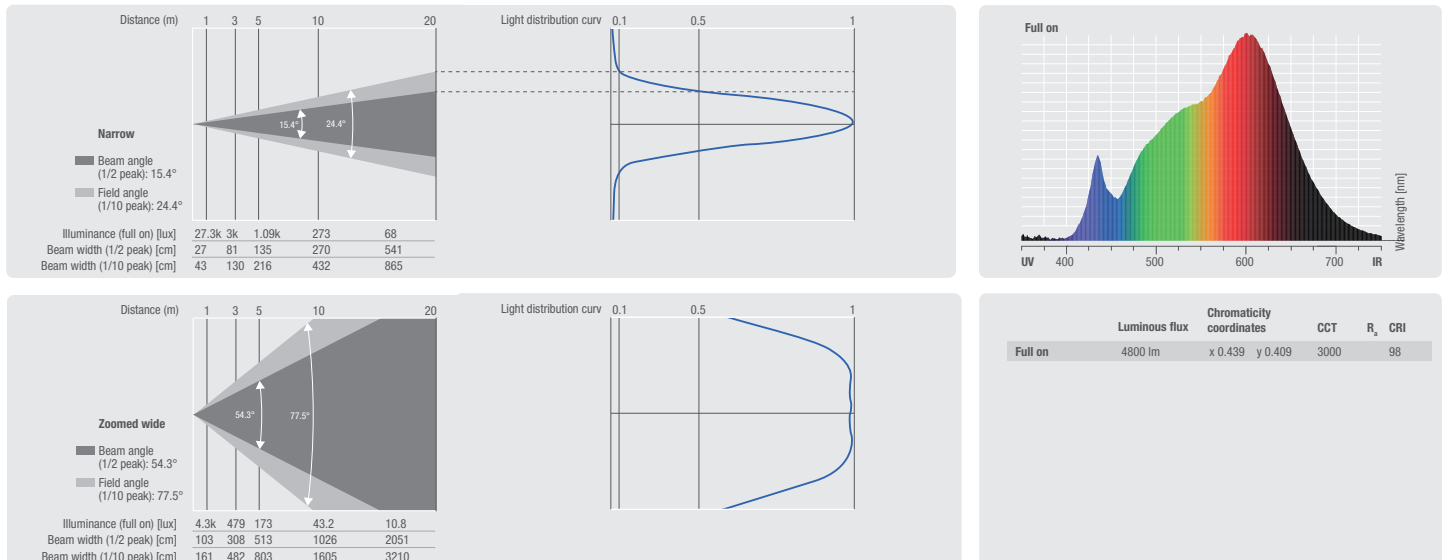

PHOTOMETRICAL DATA

Features and specifications subject to change without notice.

adamhall.com