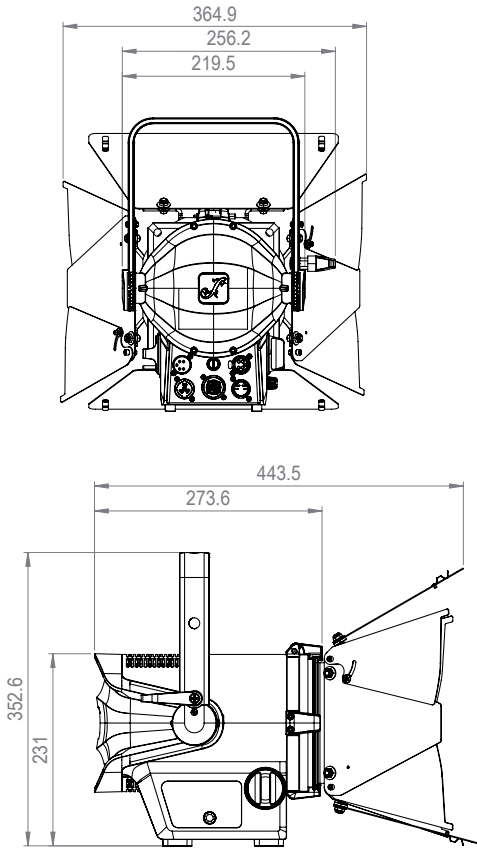

All requirements covered? With the compact Cameo F1 T you can always make any production a huge success.

F1 T

COMPACT FRESNEL SPOTLIGHT WITH TUNGSTEN LED

TECHNICAL DRAWING

SPECIFICATIONS

Product type	LED Fresnel Spotlight
Type	Theater Fresnel
Colour spectrum	Tungsten
Number of LEDs	1
LED type	78 W (approx. 50000 operating hours)
LED PWM Frequency	800 Hz, 1200 Hz, 2000 Hz, 3600 Hz, 12 kHz, 25 kHz - adjustable
Dispersion	Beam Angle: 15 - 53 °, Field Angle: 24 - 78 °
Lens	150 mm Fresnel
DMX input	5-Pol
DMX output	5-Pol
DMX Functions	Device Settings, Dimmer, Dimmer Curve, Dimmer Fine, strobe
Standalone modes	Master / Slave mode, Static
Controls	Push encoder
Indicators	OLED Display
Operating voltage	100 V AC - 240 V AC, 50 - 60 Hz
Power consumption	87 W
Power connector	TRUE1 Compatible Power I/O Socket
Power supply connection	4-pin connector
Housing material	Magnesium
Cabinet colour	Black
Protection class IP	IP20
Cooling	Combination of Heat Pipe and Temperature Controlled Fan
Luminous flux	4800 lm
Efficiency	51 lm/W
Colour temperature	3000 K
Operating Temperature	-15 - 40 °C
Width	219 mm
Height	231 mm
Length	273.6 mm
Weight	4.5 kg
Accessories (included)	8-way barndoor, gel frame, Power cord