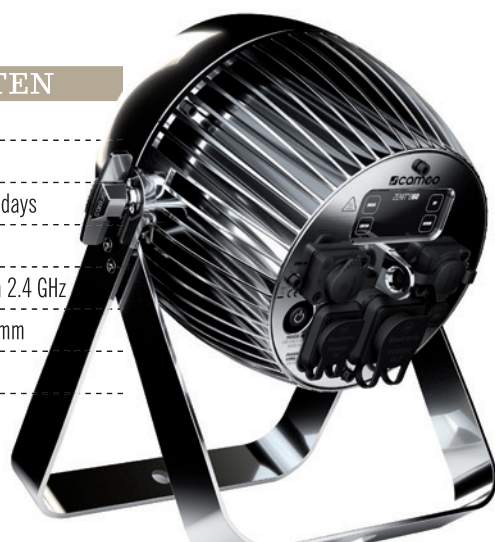

**M**ore than 1,000 euros for a spotlight? That can't be right? Admittedly, when I first noticed the price I was shocked. Of course, the Cameo ZENIT is suitable for outdoor use and features battery-power and a **wireless-DMX** module, but at first glance, the price does seem a bit overstated. However, upon unboxing the unit things start to become more evident. Not least because you don't have any ordinary spotlight in your hands, but a real gem. It's as simple as this: The ZENIT B60's elegant design is extremely impressive. For the test, we received the chrome version. A black version is also available. At almost five kilograms, the ZENIT B60 is certainly no lightweight, but this is partly due to its high-performance battery.

On the back, there are four rubber-covered and thus weather-resistant connections where the power-connections and the DMX-connections from Seetronic are concealed. A weather-proof power cable is also included and the OLED display, with its touch-sensitive buttons and switches, are equally weather-proof. So the spotlight can easily be used even in the pouring rain.

## TECHNISCHE DATEN

> Colours	RGBW
> LED power	4 x 15 W CREE
> Battery Run-time	24 hours up to 4 days
> Protection Class	IP 65
> Wireless-DMX	Wireless Solution 2.4 GHz
> Dimensions	187 x 187 x 164 mm
> Weight	4.8 kg