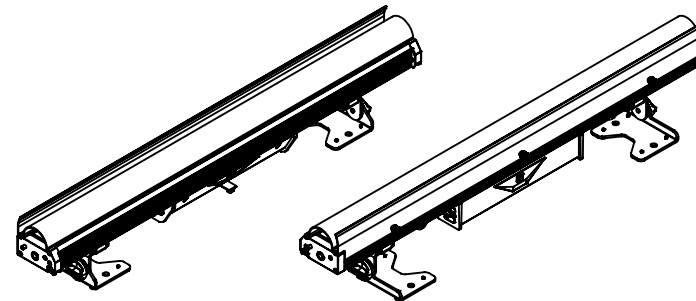

## ROOT BAR 6

Art No.: CLROOTBAR6  
 Drawing No.: 018642-3  
 Scale 1:20

Cameo® is a registered brand of the Adam Hall Group.  
 Adam-Hall-Str. 1 · 61267 Neu-Anspach · Germany  
 DESIGNED AND ENGINEERED IN GERMANY. Assembled in PRC