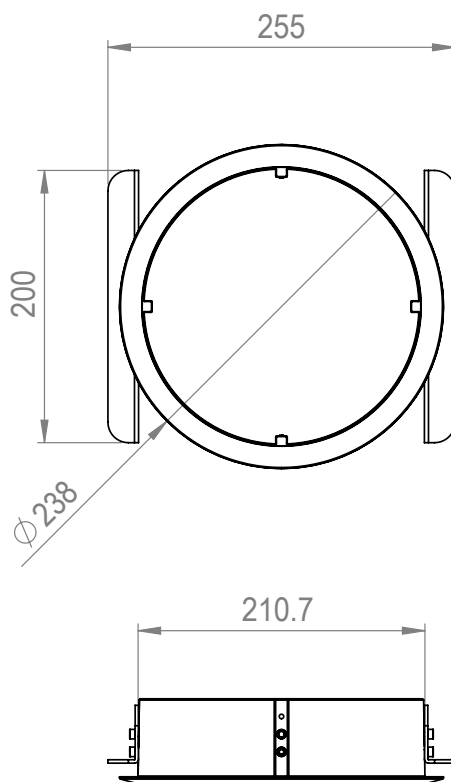

H2 CK W

CEILING KIT WHITE

SPECIFICATIONS

Product type	Other Lighting Accessories
Type	Installation kits
Color	White
Material	Aluminum
Diameter	210 mm
Inner diameter	210 mm
Exterior diameter	238 mm
Weight	2.5 kg