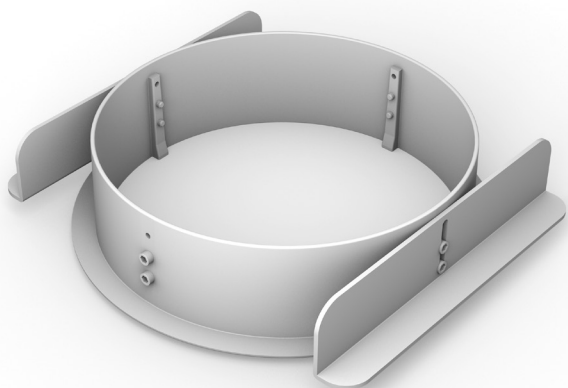

H2 CK W

CEILING KIT WHITE

SPECIFICATIONS

Product type	Other Lighting Accessories
Type	Installation kits
Color	White
Material	Aluminum
Diameter	210 mm
Inner diameter	210 mm
Exterior diameter	238 mm
Weight	2.5 kg

DESCRIPTION

Ceiling Kit for the H-Series products: CLH2T, CLH2D & CLH2FC