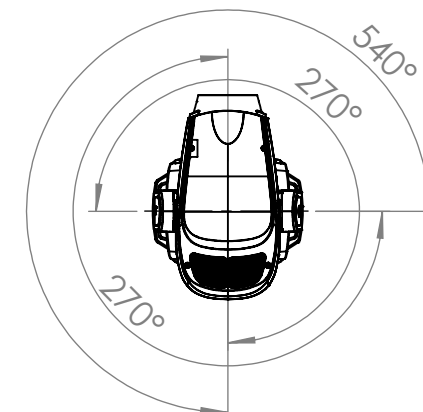

TILT movement	
Front movement	135°
Back movement	135°
Total movement	270°

PAN rotation	
Left rotation	270°
Right rotation	270°
Total rotation	540°

## OPUS SP5 / OPUS SP5+

Art No.: CLOSP5P / CLOSP5PLUS

Drawing No.: 018157-3

Scale 1:10

Cameo® is a registered brand of the Adam Hall Group.  
Adam-Hall-Str. 1 · 61267 Neu-Anspach · Germany  
DESIGNED AND ENGINEERED IN GERMANY. Assembled in PRC