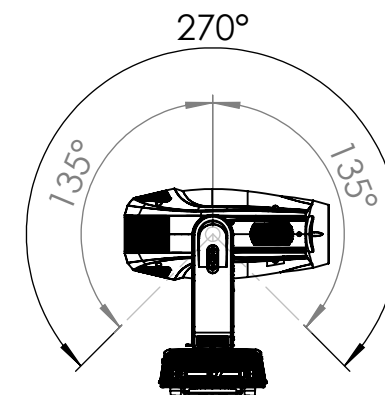

TILT movement	
Front movement	135°
Back movement	135°
Total movement	270°

PAN rotation	
Left rotation	270°
Right rotation	270°
Total rotation	540°

## OPUS SP5 / OPUS SP5+

Art No.: CLOSP5P / CLOSP5PLUS

Drawing No.: 018157-3

Scale 1:10

Cameo® is a registered brand of the Adam Hall Group.  
Adam-Hall-Str. 1 · 61267 Neu-Anspach · Germany  
DESIGNED AND ENGINEERED IN GERMANY. Assembled in PRC