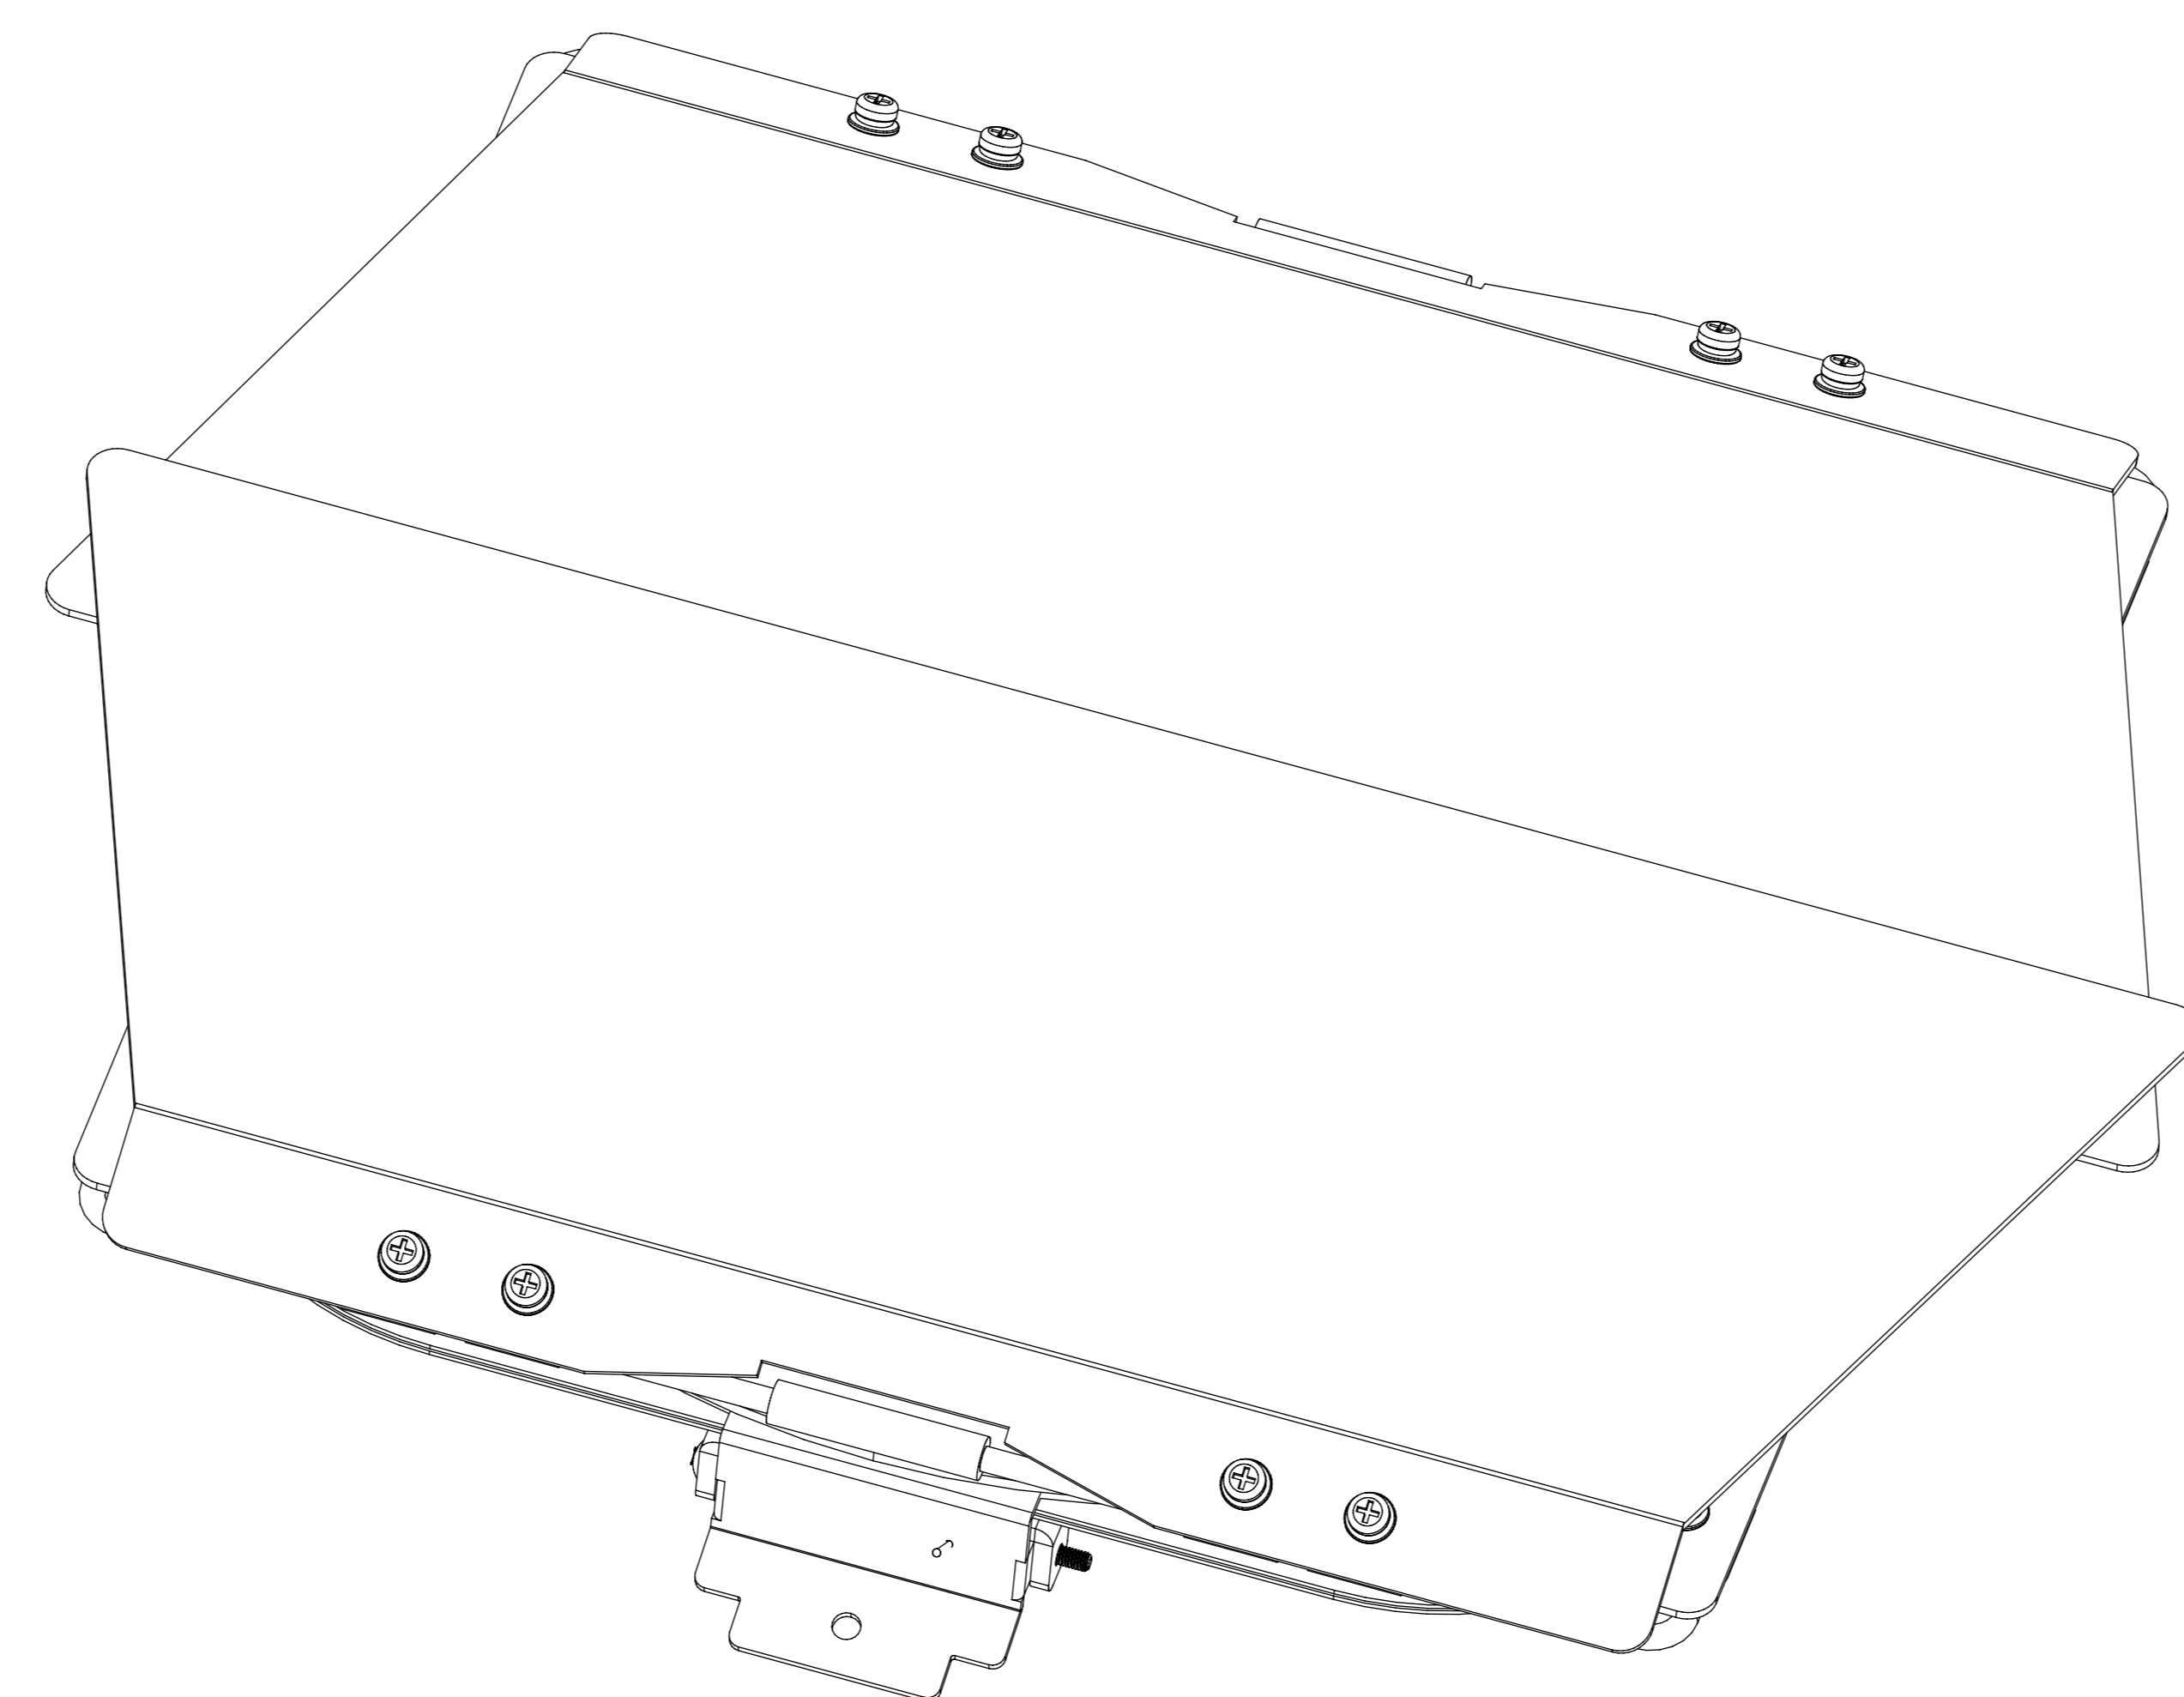

21,1mm [0,829in]  
31,5mm [1,239in]

21,1mm [0,829in]  
156,5mm [6,161in]

# CLZZ120BARNDOOR ZENIT Z 120 BARN DOOR

cameo is a brand of Adam Hall Group  
Adam Hall GmbH - Daimlerstraße 9 - D-61267 Neu-Anspach - Germany  
Telefon +49 (0) 6081 / 94 19-0 - Fax +49 (0) 6081 / 94 19-1000 - [www.adamhall.com](http://www.adamhall.com)