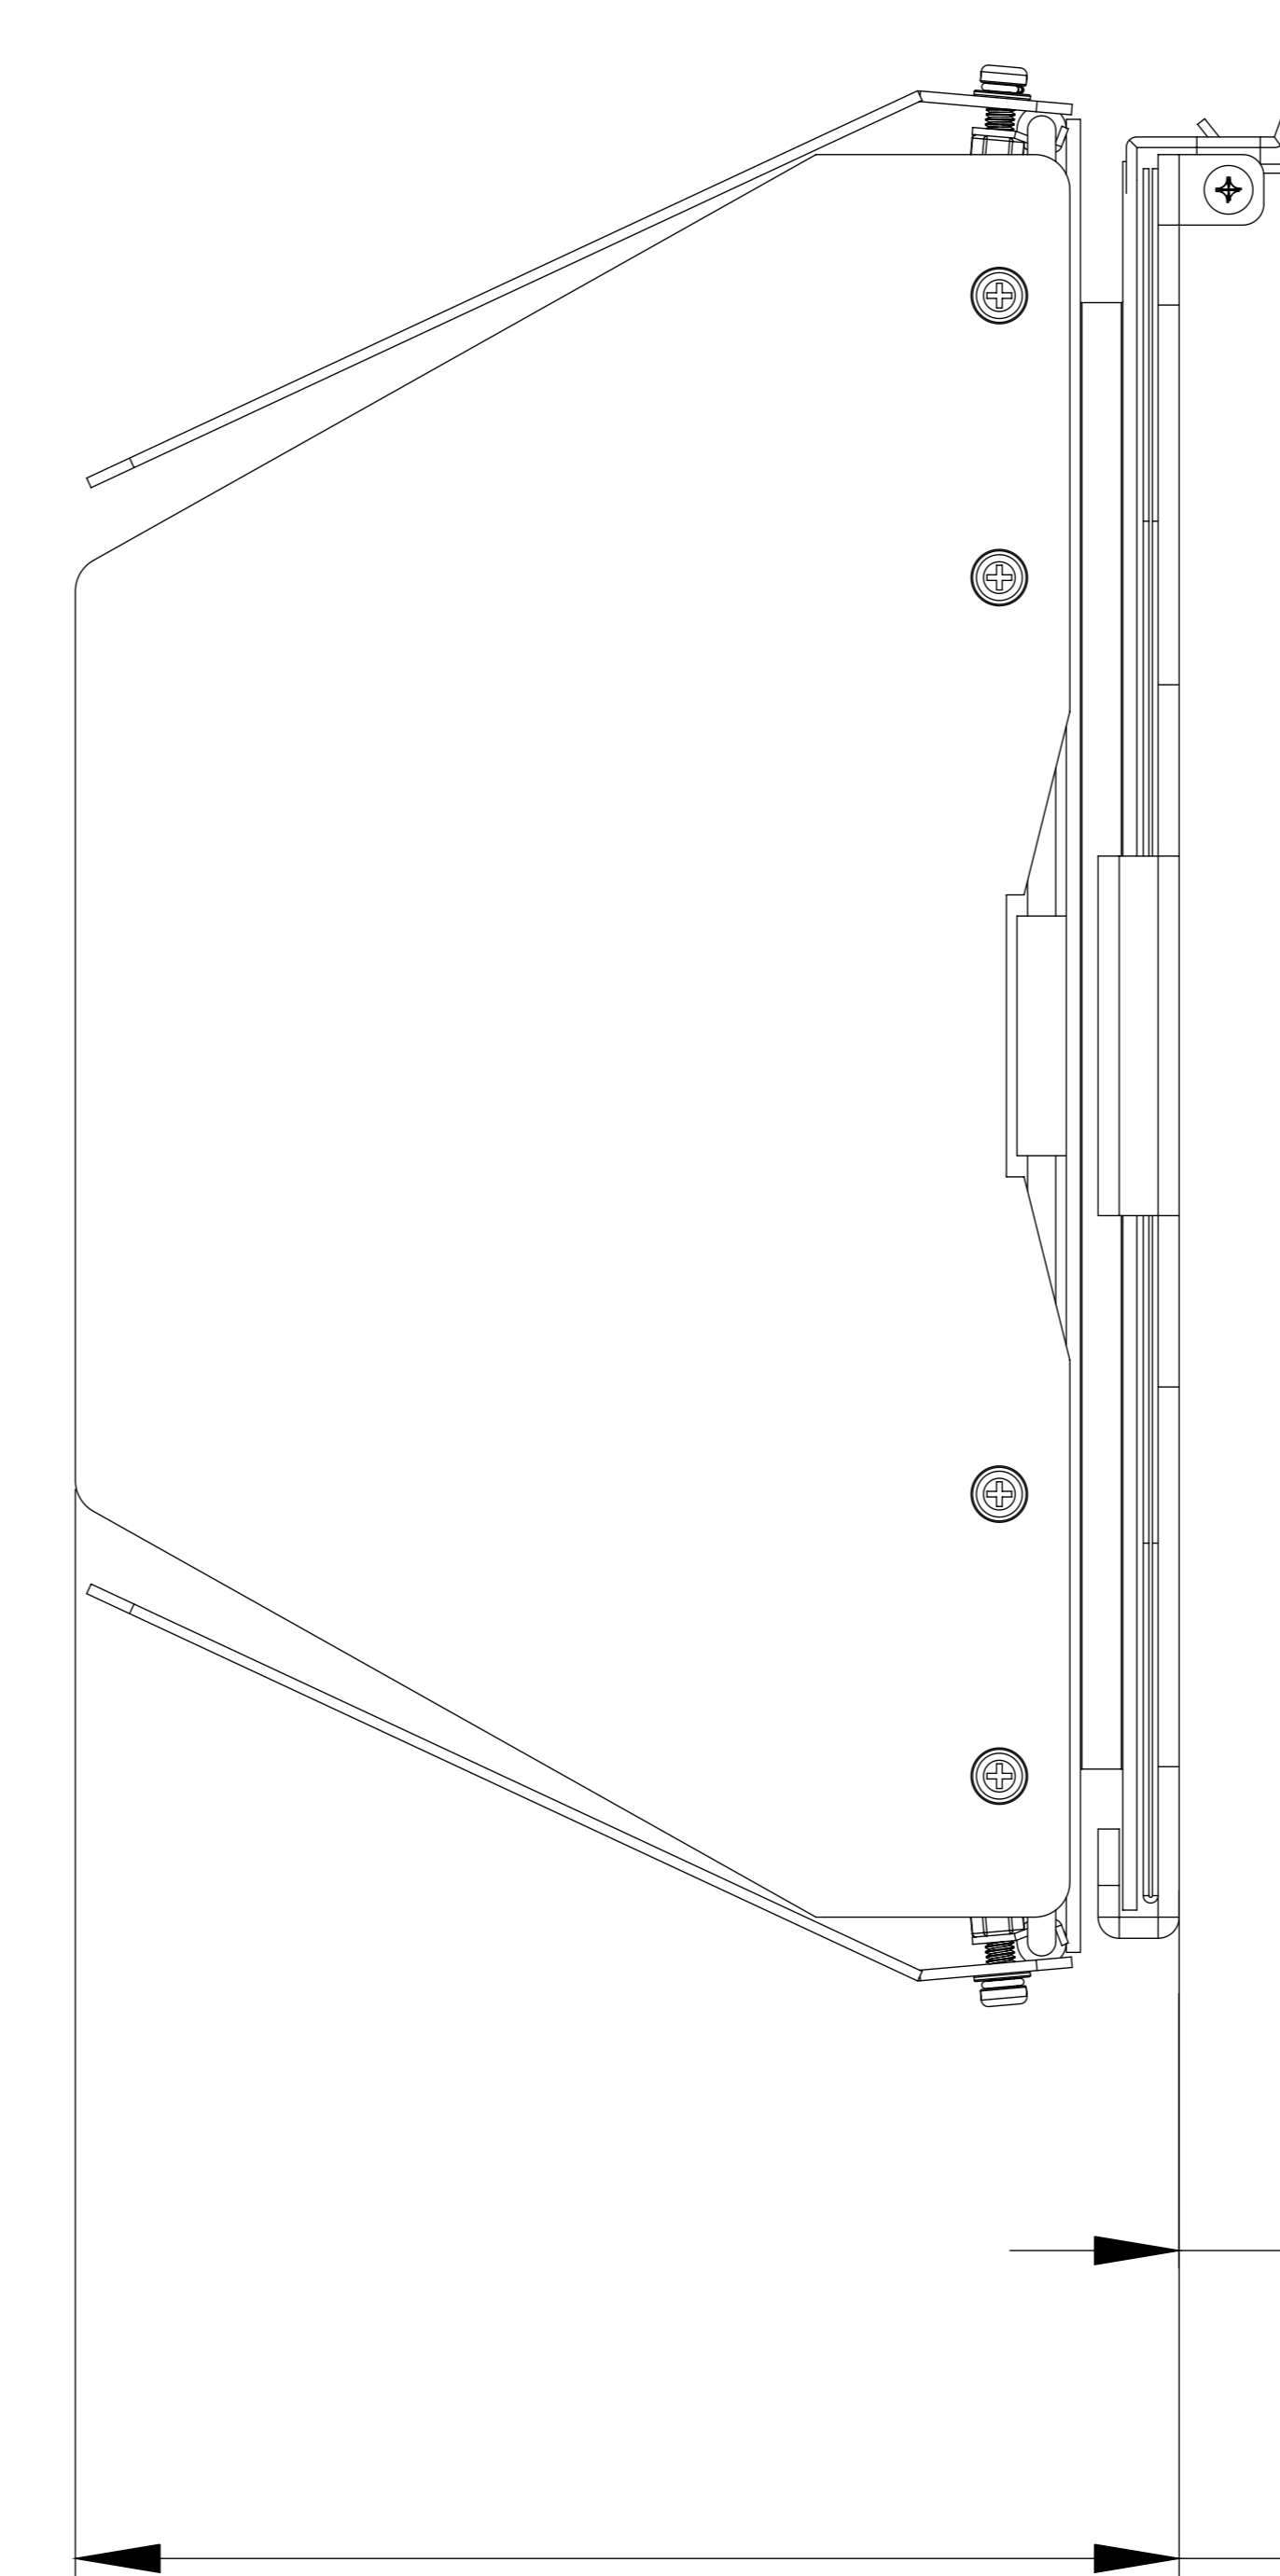

21,1mm [0,829in]  
31,5mm [1,239in]

21,1mm [0,829in]  
156,5mm [6,161in]

# CLZZ120BARNDOOR ZENIT Z 120 BARN DOOR

cameo is a brand of Adam Hall Group  
Adam Hall GmbH - Daimlerstraße 9 - D-61267 Neu-Anspach - Germany  
Telefon +49 (0) 6081 / 94 19-0 - Fax +49 (0) 6081 / 94 19-1000 - [www.adamhall.com](http://www.adamhall.com)