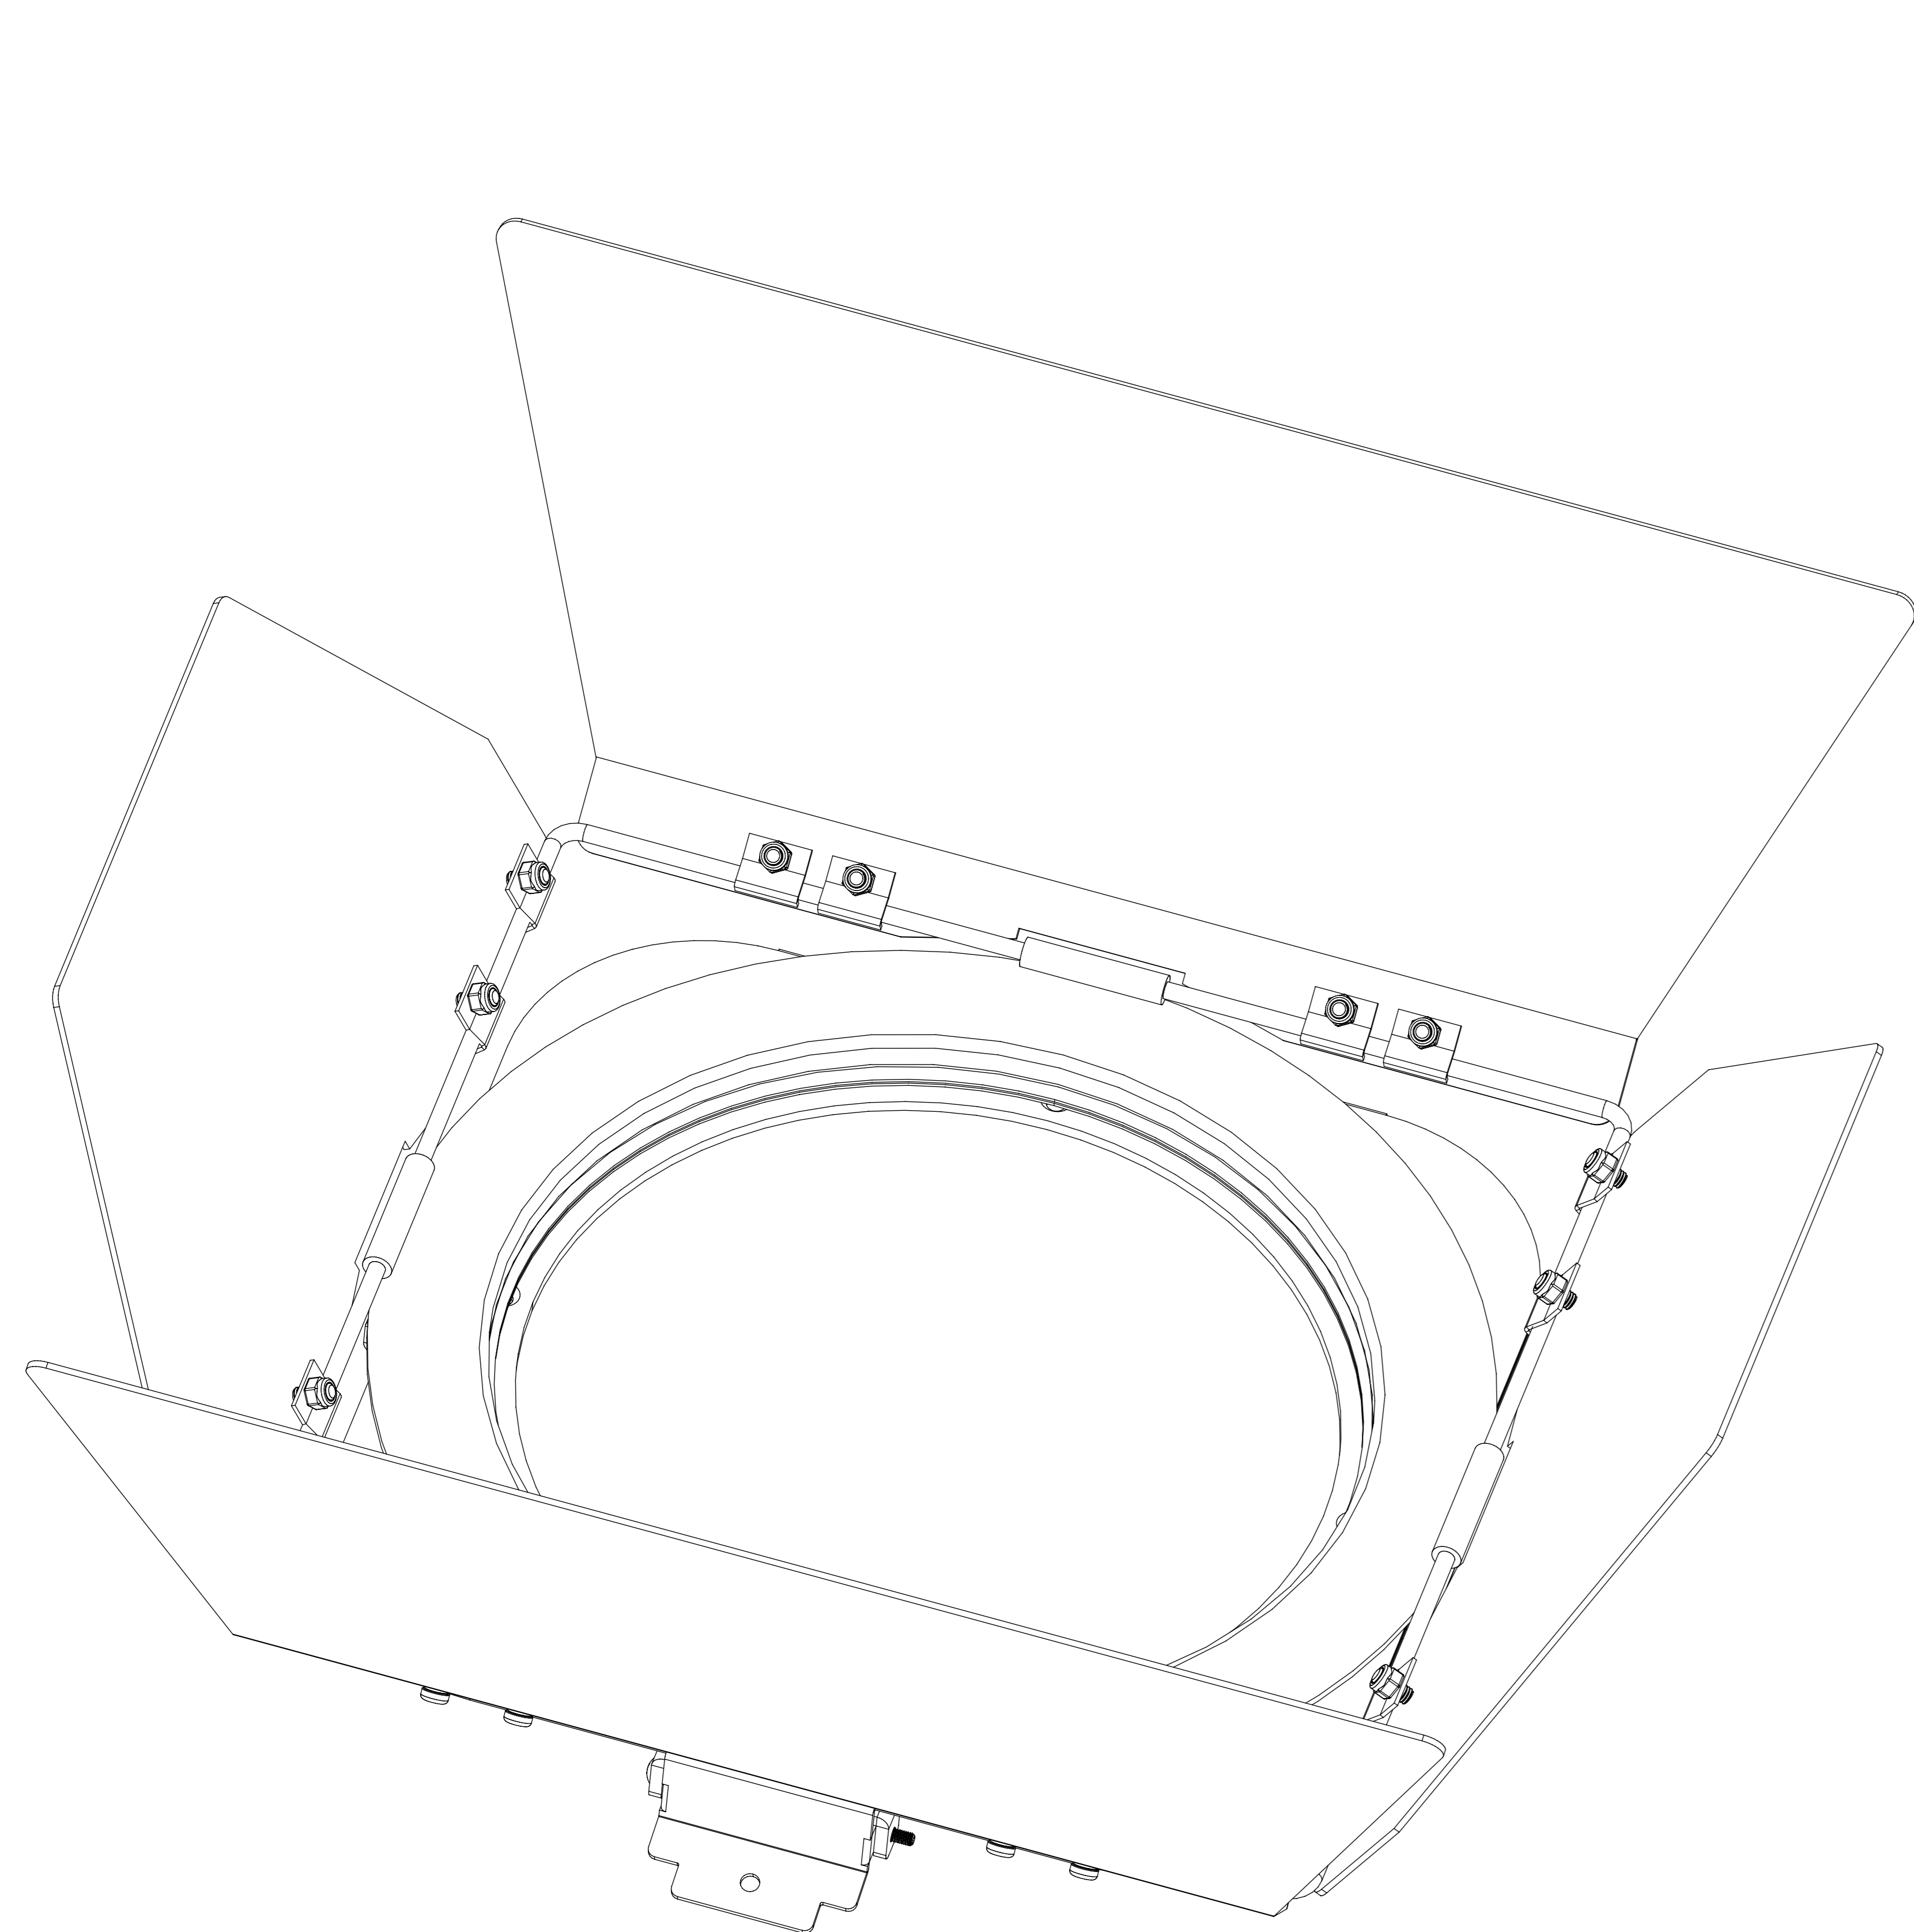

21,1mm [0,829in]  
31,5mm [1,239in]

21,1mm [0,829in]  
156,5mm [6,161in]

# CLZZ120BARNDOOR ZENIT Z 120 BARN DOOR

cameo is a brand of Adam Hall Group  
Adam Hall GmbH - Daimlerstraße 9 - D-61267 Neu-Anspach - Germany  
Telefon +49 (0) 6081 / 94 19-0 - Fax +49 (0) 6081 / 94 19-1000 - [www.adamhall.com](http://www.adamhall.com)