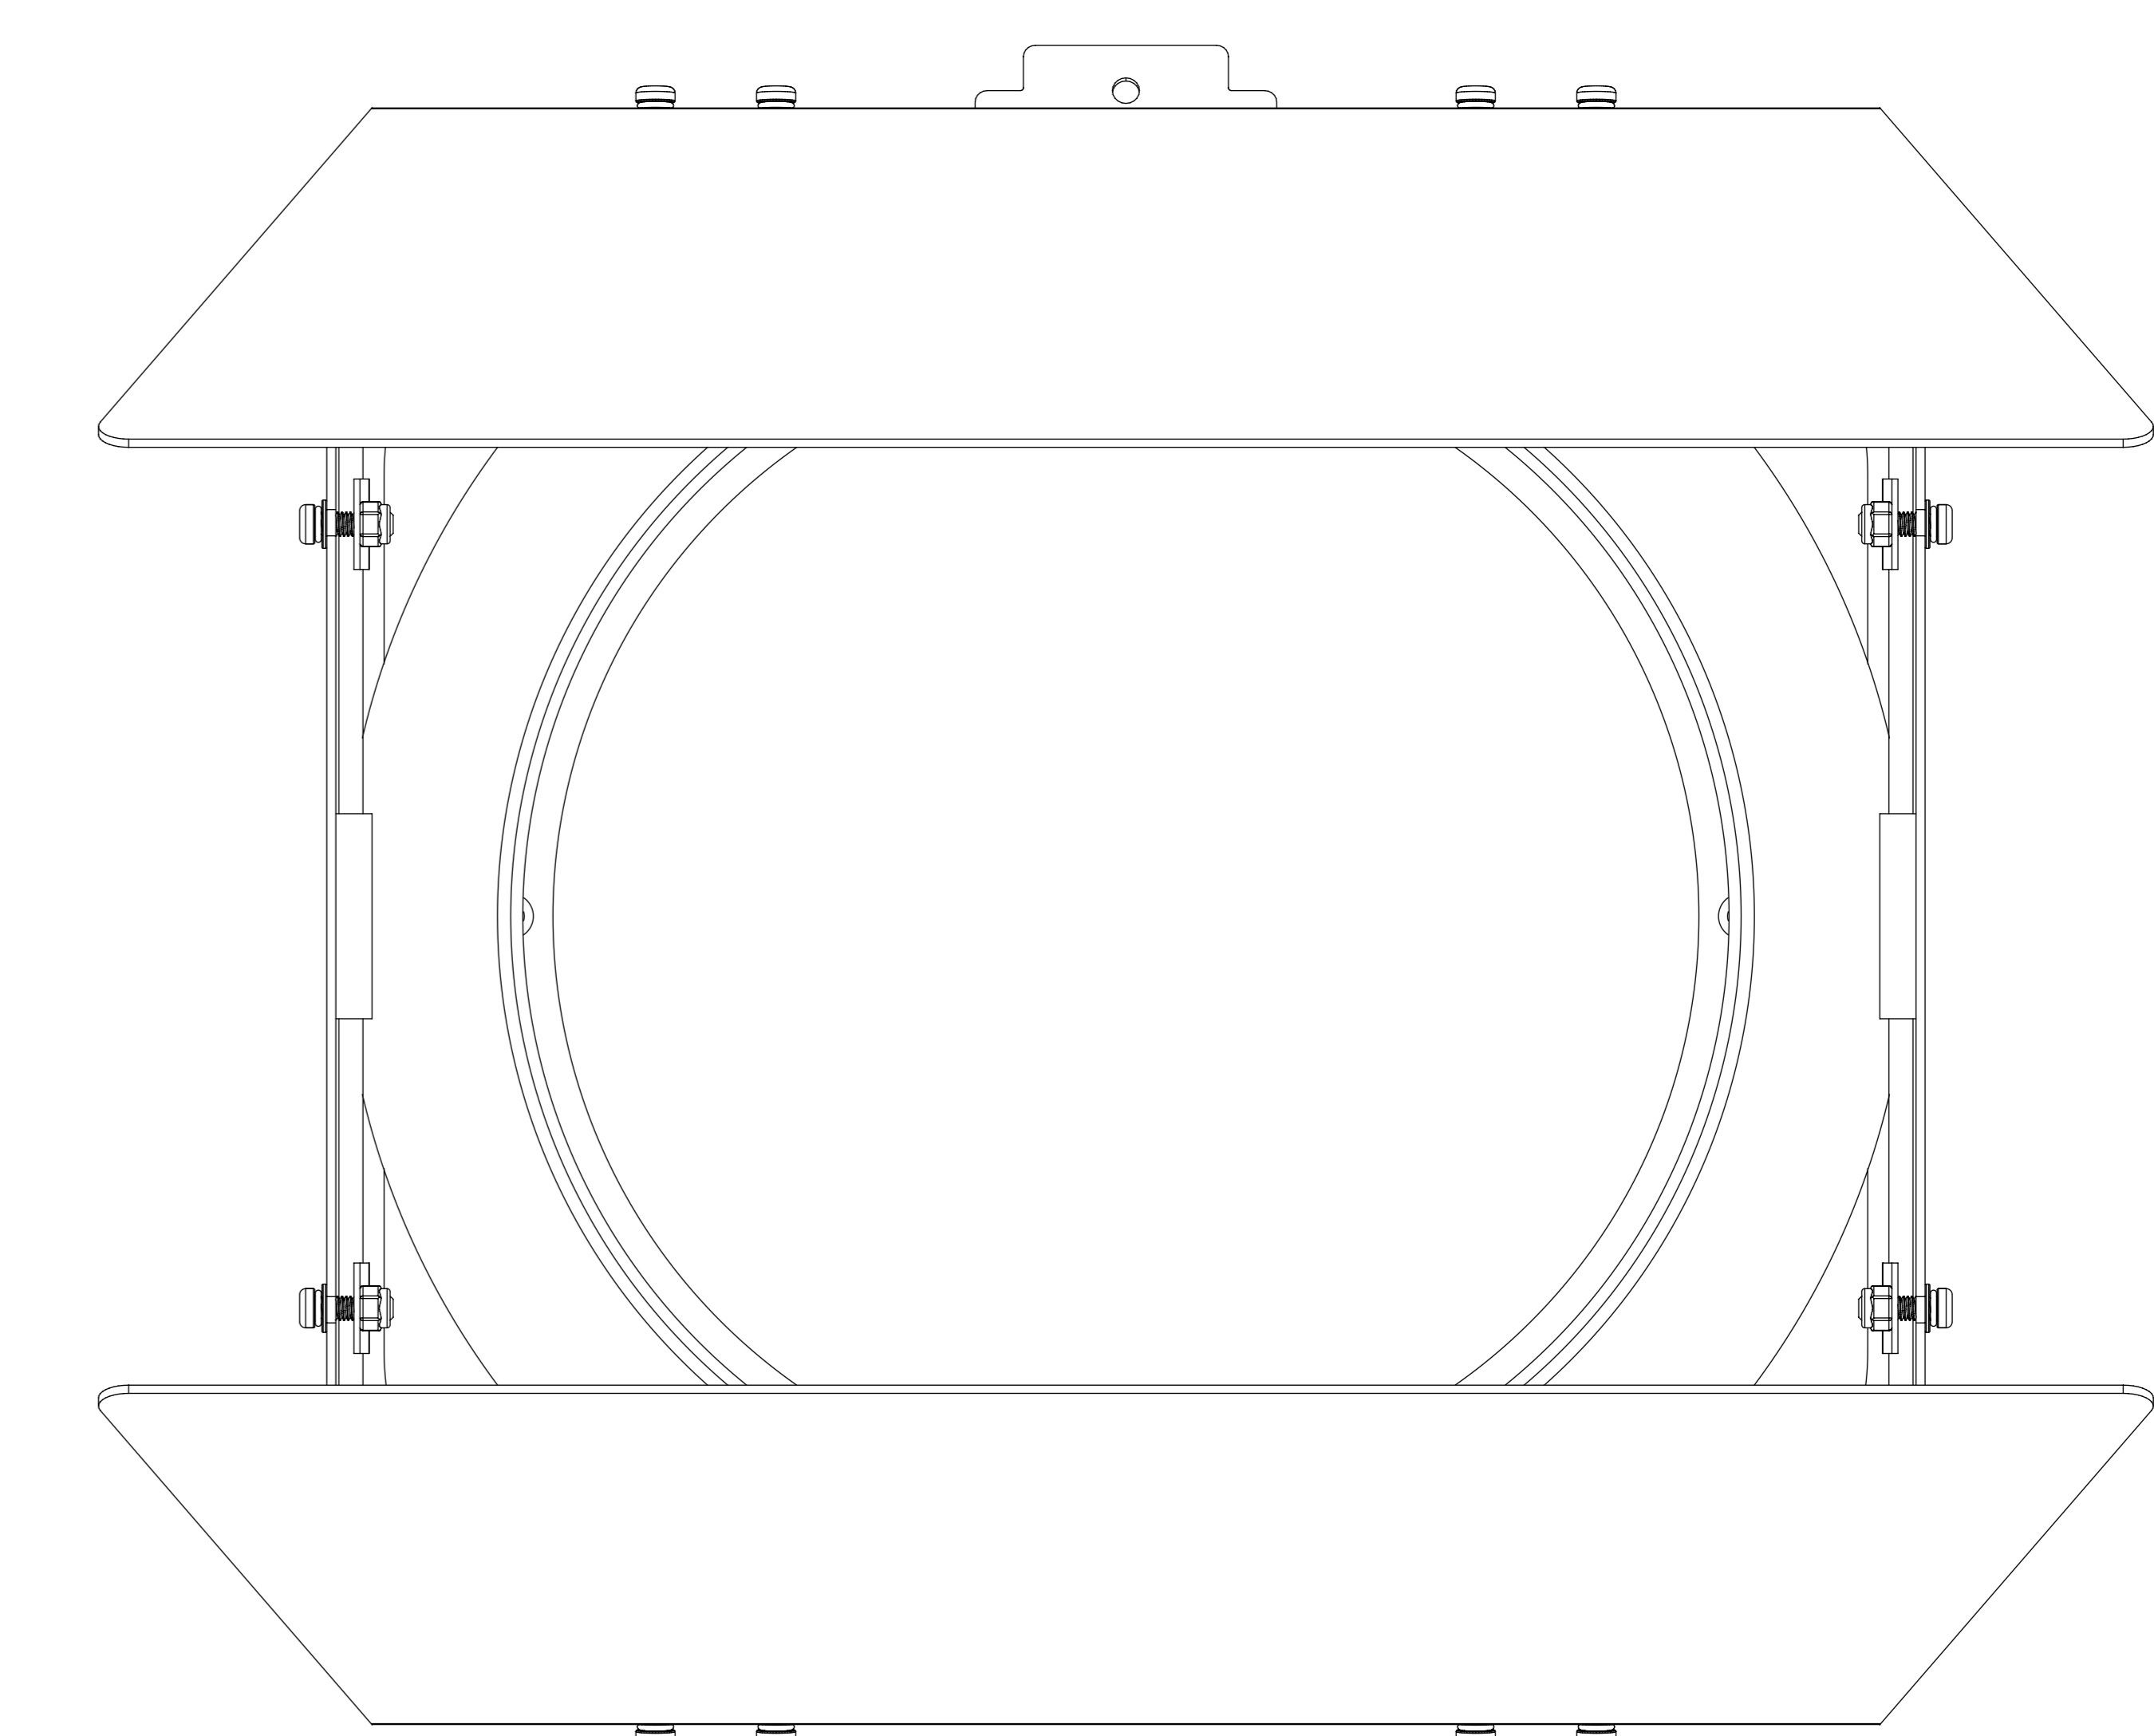

21,1mm [0,829in]  
31,5mm [1,239in]

21,1mm [0,829in]  
156,5mm [6,161in]

# CLZZ120BARNDOOR ZENIT Z 120 BARN DOOR

cameo is a brand of Adam Hall Group  
Adam Hall GmbH - Daimlerstraße 9 - D-61267 Neu-Anspach - Germany  
Telefon +49 (0) 6081 / 94 19-0 - Fax +49 (0) 6081 / 94 19-1000 - [www.adamhall.com](http://www.adamhall.com)