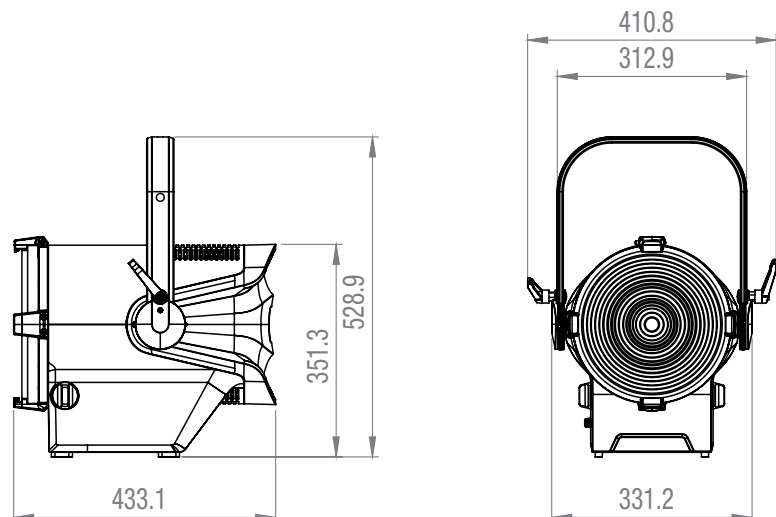

### PHOTOMETRICAL DATA

Luminous flux	narrow RAW	Chromaticity coordinates	
All LEDs on	8100	x 0.326	y 0.290
Red	1400	x 0.697	y 0.300
Green	2700	x 0.169	y 0.696
Blue	300	x 0.160	y 0.036
White	6400	x 0.418	y 0.404
Amber			
UV			

### DIMENSIONS WITHOUT MOUNTING BRACKET

Width	410 mm
Height	364 mm
Length	433 mm
Weight	17.8 kg
Accessories (included)	8-way barndoor , gel frame , Power cord

Features and specifications  
subject to change without notice.