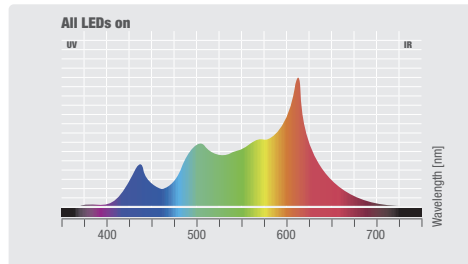

## FEATURES

- ▶ Full-colour LED Fresnel spotlight with 9400 lm luminous flux
- ▶ Seamless colour temperature adjustment from 1,600 to 6,500 K, CRI >90
- ▶ Continuous zoom for beam angles from 12° to 40°
- ▶ 16-bit technology for high-resolution dimming
- ▶ Highly efficient heat pipe cooling with temperature-controlled fan
- ▶ RDM-capable with silent mode for studio use
- ▶ Four selectable dimmer curves with adjustable response
- ▶ Flicker-free and silent operation, ideal for TV, film and theatre
- ▶ Quicklight function to save time when setting lights
- ▶ 8-way barndoor and gel frames included

### PHOTOMETRICAL DATA

Luminous flux	narrow RAW	Chromaticity coordinates	
All LEDs on	8100	x 0.326	y 0.290
Red	1400	x 0.697	y 0.300
Green	2700	x 0.169	y 0.696
Blue	300	x 0.160	y 0.036
White	6400	x 0.418	y 0.404
Amber			
UV			

### SPECIFICATIONS

Product type	LED Fresnel Spotlight
Type	Theater Fresnel
Colour spectrum	RGBW
Number of LEDs	1
LED type	570 W (approx. 50,000 operating hours)
LED PWM Frequency	Adjustable: 800, 1200, 2000, 3600, 12000, 25000 Hz
Dispersion	12 - 40 °
Lens	250 mm Fresnel
DMX input	5-Pol
DMX output	5-Pol
DMX Functions	CCT , colour macro , Device Settings , Dim to Warm , Dimmer , Dimmer Curve , Dimmer Fine , Hue Saturation , RGBW , RGBW Fine , strobe
Standalone modes	Master / Slave mode , Static
Controls	Push encoder
Indicators	OLED Display
Operating voltage	100 V AC - 240 V AC, 50 - 60 Hz
Power consumption	355 W
Power connector	TRUE1 compatible Power I/O sockets
Power supply connection	TRUE1 compatible Power I/O sockets
Housing material	Die-cast aluminum
Cabinet colour	Black
Protection class IP	IP20
Cooling	Comination of Heat Pipe and Temperature Controlled Fan
Luminous flux	9400 lm
Efficiency	34 lm/W
Colour temperature	1600 - 6500 K
Ambient temperature (operating)	-15 - 45 °C