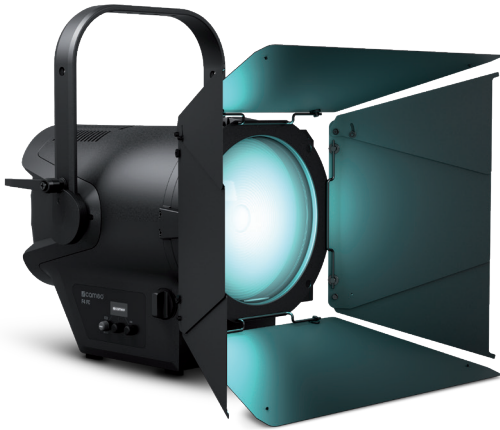

## FEATURES

- ▶ Full-colour LED Fresnel spotlight with 9400 lm luminous flux
- ▶ Seamless colour temperature adjustment from 1,600 to 6,500 K, CRI >90
- ▶ Continuous zoom for beam angles from 12° to 40°
- ▶ 16-bit technology for high-resolution dimming
- ▶ Highly efficient heat pipe cooling with temperature-controlled fan
- ▶ RDM-capable with silent mode for studio use
- ▶ Four selectable dimmer curves with adjustable response
- ▶ Flicker-free and silent operation, ideal for TV, film and theatre
- ▶ Quicklight function to save time when setting lights
- ▶ 8-way barndoor and gel frames included

## DESCRIPTION

A complete palette of dynamic colours and countless shades of white at maximum reproduction quality: The Cameo F4 FC is your perfect Fresnel spotlight for professional applications in front of the camera and in theatres. Its white tones can be precision-adjusted in CCT mode from 1,600 K to 6,500 K at a constant CRI of over 90, and perfectly adjusted to skin tones, camera sensors and ambient light via additional green-magenta correction. Using only three control circuits, colour-blending in HSI mode facilitates rapid adjustment of colour, intensity and saturation at the light desk. Using additional colour filters is a thing of the past. The high-quality 250 mm lens creates a soft-edged beam of light that can be manually and gradually adjusted to all intermediate positions from spot to flood in the 12° to 40° beam angle. At the same time, the integrated condenser lens provides evenly blended colours and shadow-free colour light dispersion, even when using the barndoor.