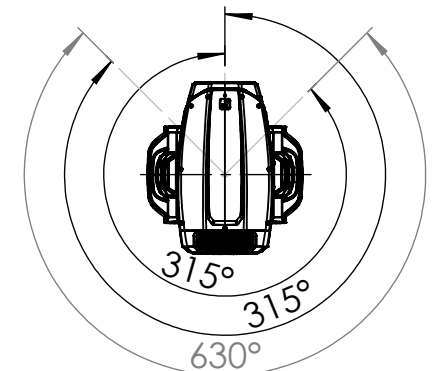

TILT movement	
Front movement	135°
Back movement	135°
Total movement	270°

PAN rotation	
Left rotation	315°
Right rotation	315°
Total rotation	630°

AZOR® SP2 IP

Art No.: CLAZORSP2IP
 Drawing No.: <z_nummer>
 Scale 1:10