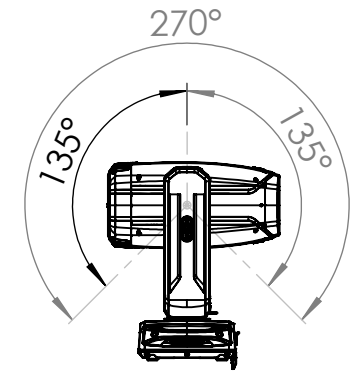

TILT movement	
Front movement	135°
Back movement	135°
Total movement	270°

PAN rotation	
Left rotation	315°
Right rotation	315°
Total rotation	630°

AZOR® SP2 IP

Art No.: CLAZORSP2IP
 Drawing No.: <z_nummer>
 Scale 1:10