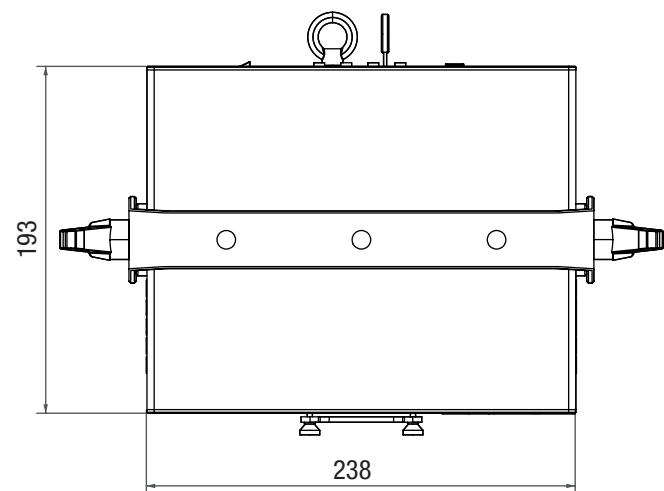

## DIMENSIONS (mm)

## FEATURES

- ▶ 3000 mW total output power (R: 600 mW, G: 800 mW, B: 1600 mW)
- ▶ Dust-proof aluminium housing for minimum maintenance
- ▶ Scan-fail safety system, interlock emergency stop signal
- ▶ 25 Kpps galvo scanner at 8° ILDA
- ▶ Control via ILDA
- ▶ Analogue modulation for up to 16 million colour shades
- ▶ Precise beam with extremely low divergence for razor-sharp projections
- ▶ Neutrik PowerCON power input and output

## SPECIFICATIONS

Product type:	Effects spotlight
Type:	Show laser
Colour spectrum:	Red: 638 nm, Green: 525 nm, Blue: 450 nm
No. of diodes:	1 x Red, 1 x Green, 1 x Blue
Diode types:	Red 600 mW (laser diode), Green 800 mW (laser diode), Blue 1600 mW (laser diode)
Stepper motors X/Y:	25kpps @ILDA 8°
Dispersion:	40°
Laser class:	4
Beam data:	≤1mrad (Full Angle)
Modulation:	Analogue, 100 kHz
Laser shutdown (safety function):	Lock switch, interlock connector 3-pin XLR IN & OUT
ILDA input:	25-pin D-SUB connection, male
ILDA output:	25-pin D-SUB connection, female
Operating controls:	R, G, B, 4 controls for laser projection, SFS ON/OFF, lock switch, on/off switch
Display elements:	7 indicator LEDs, illuminated on/off switch
Power supply connection:	Neutrik powerCON input and output
Maximum power out load rating:	4 A
Operating voltage:	100–240 V AC, 50–60 Hz
Power consumption:	75 W
Protection class:	IP20
Ambient temperature (for operation):	10°C - 40°C
Relative air humidity:	10% – 70%, non-condensing
Housing material:	Metal
Housing colour:	Black
Housing cooling:	Fan
Dimensions (W x H x D, without bracket and rubber feet):	238 x 114 x 193 mm
Weight:	4.3 kg
Additional features:	Power cable, adjustable mounting bracket, 2 x replacement clamping levers, safety eyelet, jumper plug, 2 keys for lock switch included. Emergency off switch optional.