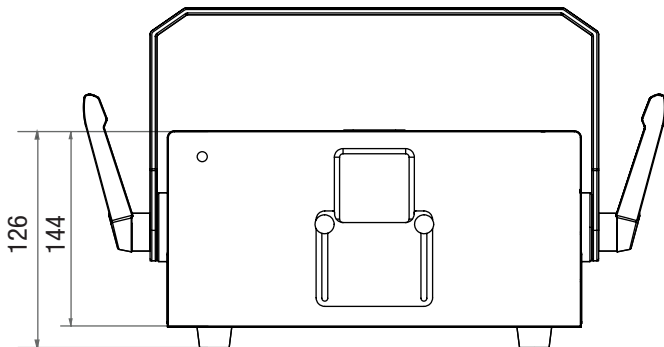

## DIMENSIONS (mm)

## SPECIFICATIONS

Product type:	Effects spotlight
Type:	Show laser
Colour spectrum:	Red: 638 nm, Green: 525 nm, Blue: 450 nm
No. of diodes:	1 x Red, 1 x Green, 1 x Blue
Diode types:	Red 600 mW (laser diode), Green 800 mW (laser diode), Blue 1600 mW (laser diode)
Stepper motors X/Y:	25kpps @ILDA 8°
Dispersion:	40°
Laser class:	4
Beam data:	≤1mrad (Full Angle)
Modulation:	Analogue, 100 kHz
Laser shutdown (safety function):	Lock switch, interlock connector 3-pin XLR IN & OUT
ILDA input:	25-pin D-SUB connection, male
ILDA output:	25-pin D-SUB connection, female
Operating controls:	R, G, B, 4 controls for laser projection, SFS ON/OFF, lock switch, on/off switch
Display elements:	7 indicator LEDs, illuminated on/off switch
Power supply connection:	Neutrik powerCON input and output
Maximum power out load rating:	4 A
Operating voltage:	100–240 V AC, 50–60 Hz
Power consumption:	75 W
Protection class:	IP20
Ambient temperature (for operation):	10°C - 40°C
Relative air humidity:	10% – 70%, non-condensing
Housing material:	Metal
Housing colour:	Black
Housing cooling:	Fan
Dimensions (W x H x D, without bracket and rubber feet):	238 x 114 x 193 mm
Weight:	4.3 kg
Additional features:	Power cable, adjustable mounting bracket, 2 x replacement clamping levers, safety eyelet, jumper plug, 2 keys for lock switch included. Emergency off switch optional.