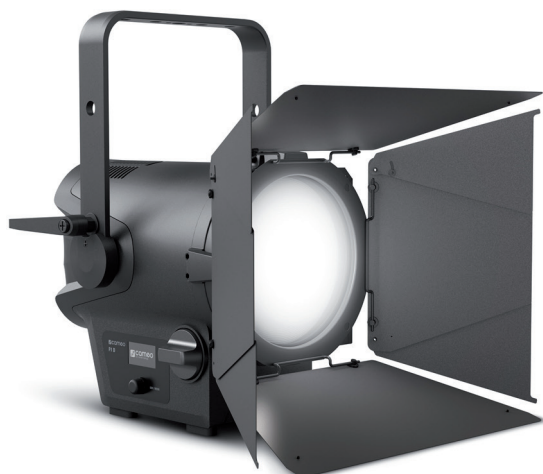

F1 D

COMPACT FRESNEL SPOTLIGHT WITH DAYLIGHT LED

FEATURES

- ▶ Fresnel spotlight with daylight LED, 5600 K
- ▶ 6000 lm luminous flux replaces conventional 650 W halogen Fresnel spotlights
- ▶ Natural colour reproduction (CRI: >90)
- ▶ Continuously variable zoom range (15° to 53°)
- ▶ Flicker-free camera images thanks to selectable pulse-width modulation up to 25 kHz
- ▶ Four selectable dimmer curves with adjustable response
- ▶ Highly efficient cooling system and silent mode for noise-free operation
- ▶ 8-way barn door and gel frame included
- ▶ Compact and lightweight design for mobile applications
- ▶ Optionally expandable with the V-Mount battery plate for battery operation

The F1 D provides you with an ultra-versatile LED Fresnel spotlight with daylight LED for use in theatres, live applications, broadcasting and film. It can be quickly and easily transported anywhere and utilized without mains cables when needed.

Paired with the infinitely variable zoom range of 15° to 53°, you're free to use the F1 D as a theatre or TV & Film light: it works just as well as a high-performance front light or as flexible additional lighting, then wows the very next day when used as a durable spotlight in the conference foyers, and then finally wraps up the week as a natural light source in interviews. Frequently travelling lighting technicians are well aware of the wide range of requirements placed on spotlights and will love the compact, lightweight magnesium housing. In addition, the F1 D can be converted into a battery-operated spotlight for mobile use in just a few steps with the optional V-Mount battery plate.