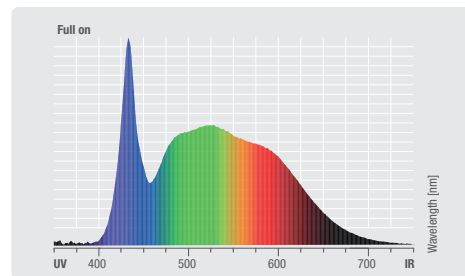

All requirements covered? With the compact Cameo F1 D you can always make any production a huge success.

F1 D

COMPACT FRESNEL SPOTLIGHT WITH DAYLIGHT LED

TECHNICAL DRAWING

SPECIFICATIONS

Product type	LED Fresnel Spotlight
Type	Theater Fresnel
Colour spectrum	Daylight
Number of LEDs	1
LED type	78 W (approx. 50000 operating hours)
LED PWM Frequency	800 Hz, 1200 Hz, 2000 Hz, 3600 Hz, 12 kHz, 25 kHz - adjustable
Dispersion	Beam Angle: 15 - 53 °, Field Angle: 24 - 78 °
Lens	150 mm Fresnel
DMX input	5-Pol
DMX output	5-Pol
DMX Functions	Device Settings, Dimmer, Dimmer Curve, Dimmer Fine, strobe
Standalone modes	Master / Slave mode, Static
Controls	Push encoder
Indicators	OLED Display
Operating voltage	100 V AC - 240 V AC, 50 - 60 Hz
Power consumption	87 W
Power connector	TRUE1 Compatible Power I/O Socket
Power supply connection	4-pin connector
Housing material	Magnesium
Cabinet colour	Black
Protection class IP	IP20
Cooling	Combination of Heat Pipe and Temperature Controlled Fan
Luminous flux	6000 lm
Efficiency	66 lm/W
Colour temperature	5600 K
Operating Temperature	-15 - 45 °C
Width	219 mm
Height	231 mm
Length	273.6 mm
Weight	4.5 kg
Accessories (included)	8-way barndoor, gel frame, Power cord

PHOTOMETRICAL DATA

	Luminous flux	Chromaticity coordinates	CCT	R _s	CRI
Full on	6000 lm	x 0.329 y 0.351	5600		89.4

Features and specifications subject to change without notice.

adamhall.com