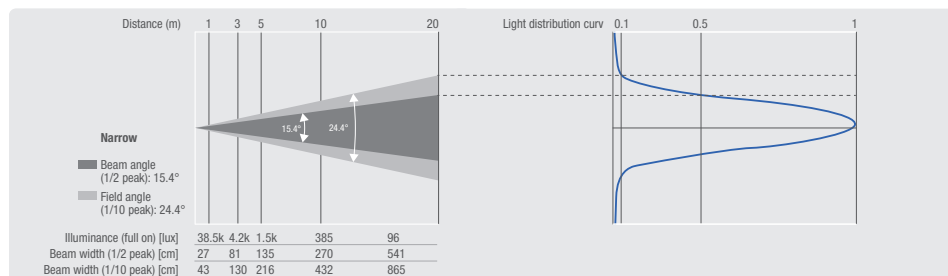

All requirements covered? With the compact Cameo F1 D you can always make any production a huge success.

F1 D

COMPACT FRESNEL SPOTLIGHT WITH DAYLIGHT LED

TECHNICAL DRAWING

SPECIFICATIONS

Product type	LED Fresnel Spotlight
Type	Theater Fresnel
Colour spectrum	Daylight
Number of LEDs	1
LED type	78 W (approx. 50000 operating hours)
LED PWM Frequency	800 Hz, 1200 Hz, 2000 Hz, 3600 Hz, 12 kHz, 25 kHz - adjustable
Dispersion	Beam Angle: 15 - 53 °, Field Angle: 24 - 78 °
Lens	150 mm Fresnel
DMX input	5-Pol
DMX output	5-Pol
DMX Functions	Device Settings, Dimmer, Dimmer Curve, Dimmer Fine, strobe
Standalone modes	Master / Slave mode, Static
Controls	Push encoder
Indicators	OLED Display
Operating voltage	100 V AC - 240 V AC, 50 - 60 Hz
Power consumption	87 W
Power connector	TRUE1 Compatible Power I/O Socket
Power supply connection	4-pin connector
Housing material	Magnesium
Cabinet colour	Black
Protection class IP	IP20
Cooling	Combination of Heat Pipe and Temperature Controlled Fan
Luminous flux	6000 lm
Efficiency	66 lm/W
Colour temperature	5600 K
Operating Temperature	-15 - 45 °C
Width	219 mm
Height	231 mm
Length	273.6 mm
Weight	4.5 kg
Accessories (included)	8-way barndoor, gel frame, Power cord

PHOTOMETRICAL DATA

	Luminous flux	Chromaticity coordinates	CCT	R _s	CRI
Full on	6000 lm	x 0.329 y 0.351	5600		89.4

Features and specifications subject to change without notice.

adamhall.com