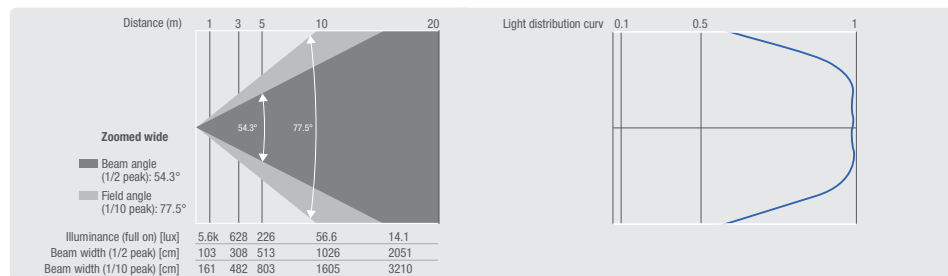

All requirements covered? With the compact Cameo F1 D you can always make any production a huge success.

F1 D

COMPACT FRESNEL SPOTLIGHT WITH DAYLIGHT LED

TECHNICAL DRAWING

SPECIFICATIONS

Product type	LED Fresnel Spotlight
Type	Theater Fresnel
Colour spectrum	Daylight
Number of LEDs	1
LED type	78 W (approx. 50000 operating hours)
LED PWM Frequency	800 Hz, 1200 Hz, 2000 Hz, 3600 Hz, 12 kHz, 25 kHz - adjustable
Dispersion	Beam Angle: 15 - 53 °, Field Angle: 24 - 78 °
Lens	150 mm Fresnel
DMX input	5-Pol
DMX output	5-Pol
DMX Functions	Device Settings, Dimmer, Dimmer Curve, Dimmer Fine, strobe
Standalone modes	Master / Slave mode, Static
Controls	Push encoder
Indicators	OLED Display
Operating voltage	100 V AC - 240 V AC, 50 - 60 Hz
Power consumption	87 W
Power connector	TRUE1 Compatible Power I/O Socket
Power supply connection	4-pin connector
Housing material	Magnesium
Cabinet colour	Black
Protection class IP	IP20
Cooling	Combination of Heat Pipe and Temperature Controlled Fan
Luminous flux	6000 lm
Efficiency	66 lm/W
Colour temperature	5600 K
Operating Temperature	-15 - 45 °C
Width	219 mm
Height	231 mm
Length	273.6 mm
Weight	4.5 kg
Accessories (included)	8-way barndoor, gel frame, Power cord

PHOTOMETRICAL DATA

	Luminous flux	Chromaticity coordinates	CCT	R _s	CRI
Full on	6000 lm	x 0.329 y 0.351	5600		89.4

Features and specifications subject to change without notice.

adamhall.com