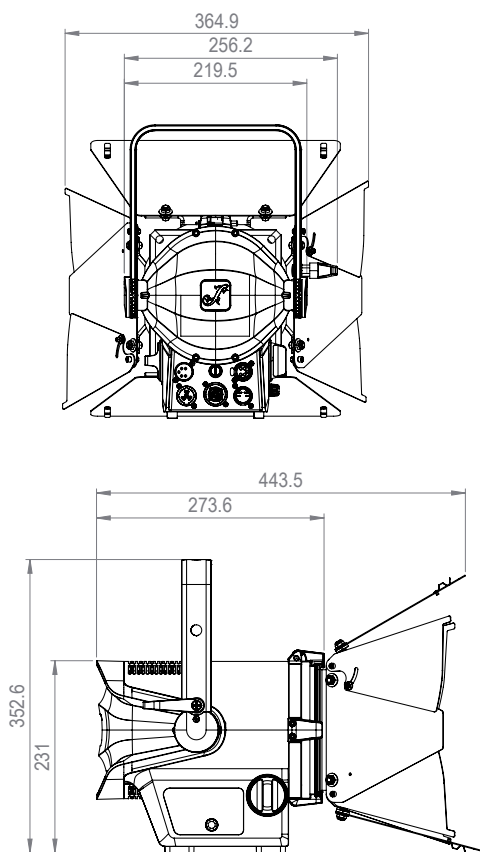

All requirements covered? With the compact Cameo F1 D you can always make any production a huge success.

F1 D

COMPACT FRESNEL SPOTLIGHT WITH DAYLIGHT LED

TECHNICAL DRAWING

SPECIFICATIONS

Product type	LED Fresnel Spotlight
Type	Theater Fresnel
Colour spectrum	Daylight
Number of LEDs	1
LED type	78 W (approx. 50000 operating hours)
LED PWM Frequency	800 Hz, 1200 Hz, 2000 Hz, 3600 Hz, 12 kHz, 25 kHz - adjustable
Dispersion	Beam Angle: 15 - 53 °, Field Angle: 24 - 78 °
Lens	150 mm Fresnel
DMX input	5-Pol
DMX output	5-Pol
DMX Functions	Device Settings, Dimmer, Dimmer Curve, Dimmer Fine, strobe
Standalone modes	Master / Slave mode, Static
Controls	Push encoder
Indicators	OLED Display
Operating voltage	100 V AC - 240 V AC, 50 - 60 Hz
Power consumption	87 W
Power connector	TRUE1 Compatible Power I/O Socket
Power supply connection	4-pin connector
Housing material	Magnesium
Cabinet colour	Black
Protection class IP	IP20
Cooling	Combination of Heat Pipe and Temperature Controlled Fan
Luminous flux	6000 lm
Efficiency	66 lm/W
Colour temperature	5600 K
Operating Temperature	-15 - 45 °C
Width	219 mm
Height	231 mm
Length	273.6 mm
Weight	4.5 kg
Accessories (included)	8-way barndoor, gel frame, Power cord

PHOTOMETRICAL DATA

	Luminous flux	Chromaticity coordinates	CCT	R _s	CRI
Full on	6000 lm	x 0.329 y 0.351	5600		89.4

Features and specifications subject to change without notice.

adamhall.com